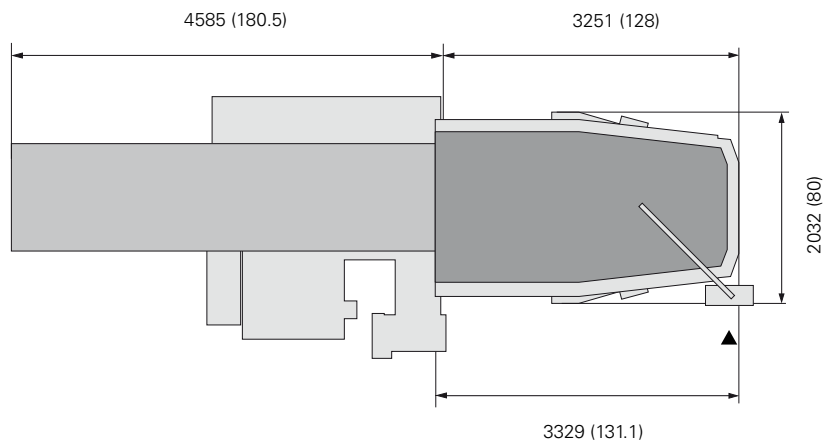

MS40C
INDEX bar guide 3300

MS40C
IEMCA loading magazine SIR 3300

INDEX

LM9801.4627-07.14 ME Printed in Germany Subject to change without prior notice

INDEX-Werke GmbH & Co. KG

Hahn & Tessky

Plochinger Straße 92