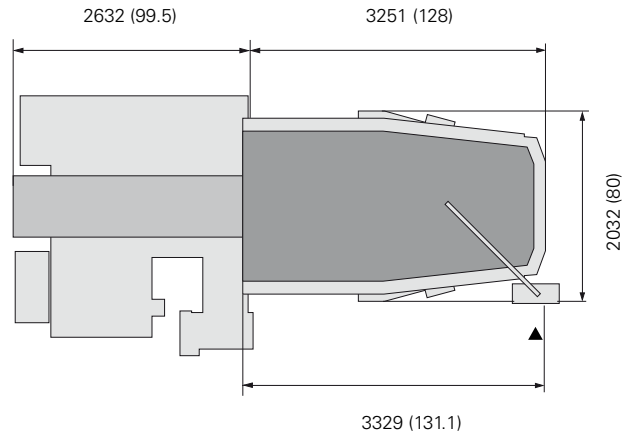

MS40C
INDEX bar guide 3300

MS40C
IEMCA loading magazine SIR 3300

INDEX

LM9801.4627-07.14 ME Printed in Germany Subject to change without prior notice

INDEX-Werke GmbH & Co. KG

Hahn & Tessky

Plochinger Straße 92